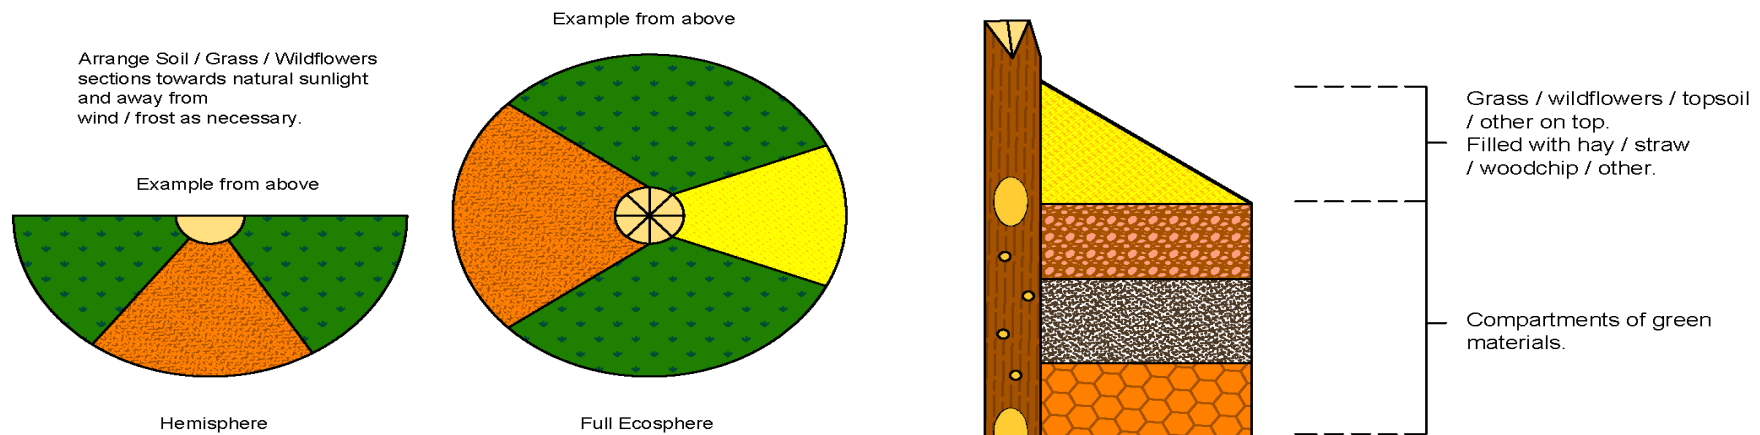

How to create your own ecosphere

Built in a circle, our innovative bug hotel design means that bugs, insects and wildlife can access the structure from whichever direction they find it and will provide shelter all year round.

Constructed using pallets and general waste from around your garden / allotment / outside areas.

The number of sections, storeys as well as the height and diameter is dependant on the location, space and green waste available. The size of the central log will also influence the size of your ecosphere.